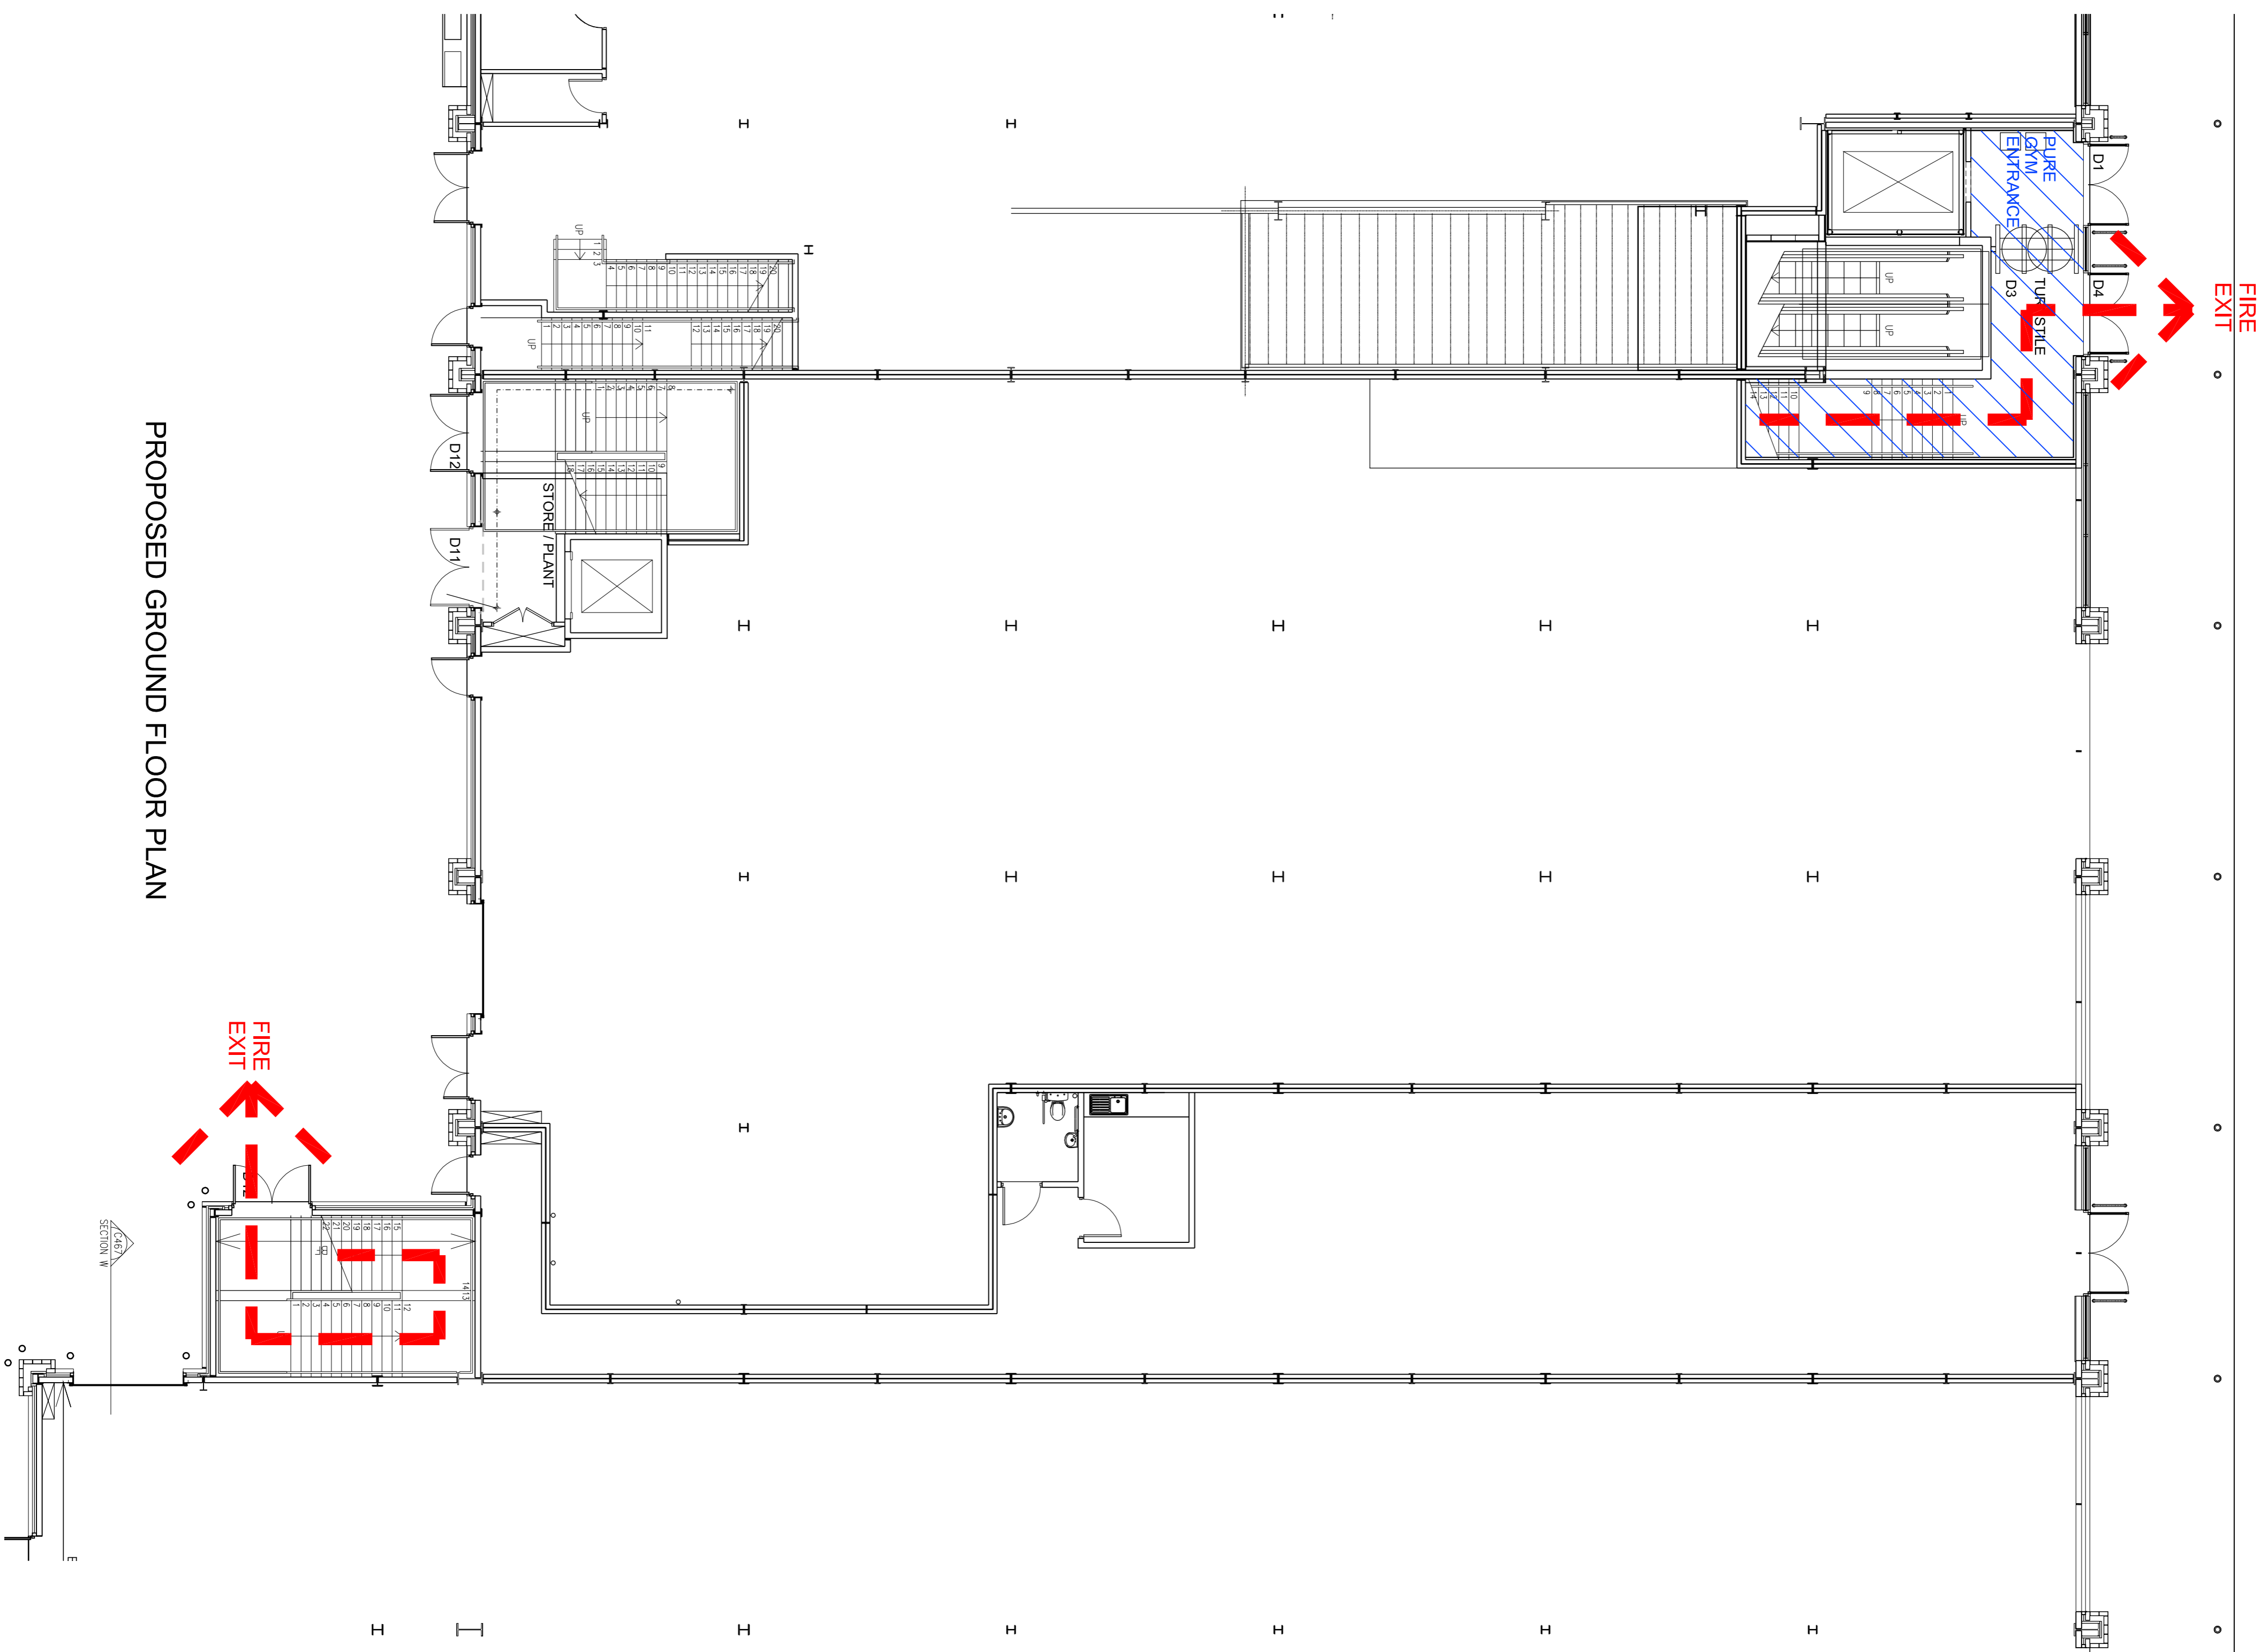

PIRE GYM LIMITED, SMETTWICK, BIRMINGHAM

FIRST FLOOR PLAN - GYM AREA

FIRE PLAN

DATE: 08/04/10
 SCALE: 1:100@A1

PC: 19/08
 SCALE: 2:300

PROPOSED GROUND FLOOR PLAN

MICHAEL HYDE AND ASSOCIATES LIMITED
chartered architects
 40 GERRARD STREET
 LEICESTER LE1 3RD
 TEL: 01533 433939
 FAX: 01533 433938
 WWW.MICHAELHYDEANDASSOCIATES.CO.UK

PROJECT: PURE GYM LIMITED, SMETHWICK, BIRMINGHAM
 DRAWING NO: 080410
 DATE: 1/10/2011
 SCALE: 1:100 @ A1
 DRAWN BY: I/P/08
 CHECKED BY: 2/3/0